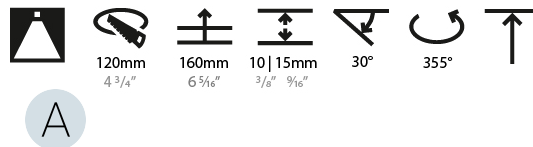

RATINGS AND CERTIFICATIONS

Certified By: Certified for North American Standards
IP rating: IP20