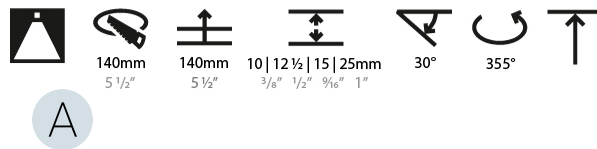

PHYSICAL

Shape: Round
Diameter (mm): 131
Diameter (in): 5 3/16
Length (in): 6 3/4
Height (mm): 127
Height (in): 5
Ceiling Thickness (mm): 10 / 12 / 15 / 25
Ceiling Thickness (in): 3/8 or 1/2 or 9/16 or 1
Min. Recessing Depth (mm): 140
Min. Recessing Depth (in): 5 1/2
Light Distribution: Adjustable / Downlight
Weight (kg): .92
Weight (lbs): 2.02
Fixture Finish: SSR / BKV / CWI / CRY / HAB / UFT / ITA / RUA / FTG / MYG / LOD / PUS / FRO / FUP / KIA / POP / BLS / SPG / MEY / GOH / GUM / CHC / COM / ABZ / JAG / OBR / MOS / ROR
Fixture Material: Aluminum Die Cast
Cut-out Measurements: Ø 140mm / 5 1/2"
Upon Request: Unique Ceiling Thickness

ELECTRICAL

Lamp Type: LED (Zhaga Standard)
Input Wattage (W): 13.2 (2700K) / 16.5
Total Output Wattage (W): 12.1 (2700K) / 14.7
Dimming: Tri-Mode (Non-Dimming and Phase Dimming (120Vac only) and 0-10V Dimming)
Driver Included: No
Driver Location: Recessed Housing
Driver Type: Constant Current - Universal
Driver Class: Class 2
Housing: See components
Input Voltage (V): 120 - 277
Constant Current (MA): 350

LED

Number of LEDs: 1
Color Temperature (°K): 2700 / 3000 / 3500 / 4000
Max. Delivered Lumen (lm): 830 / 930 / 1009 / 1030
CRI: >90 CRI
Lamp Life (hrs): 50000
Upon Request: Special Color Temperature RGB-W Tunable White Special LED

OPTICAL

Reflector: 8
Adjustability: Rotational 355°; Tilt 30°
Upon Request: Special Beam Angles

RATINGS AND CERTIFICATIONS