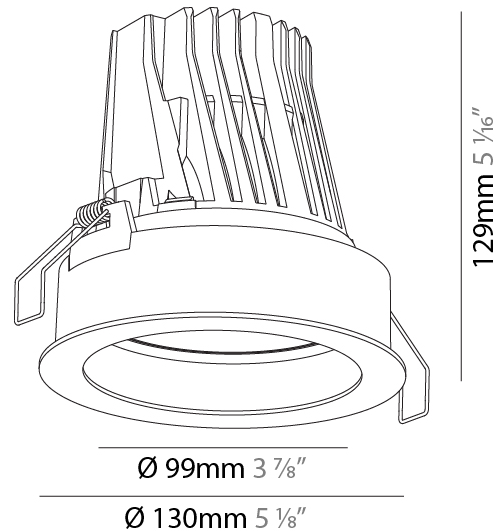

RATINGS AND CERTIFICATIONS

Certified By: Certified for North American Standards
IP rating: IP20