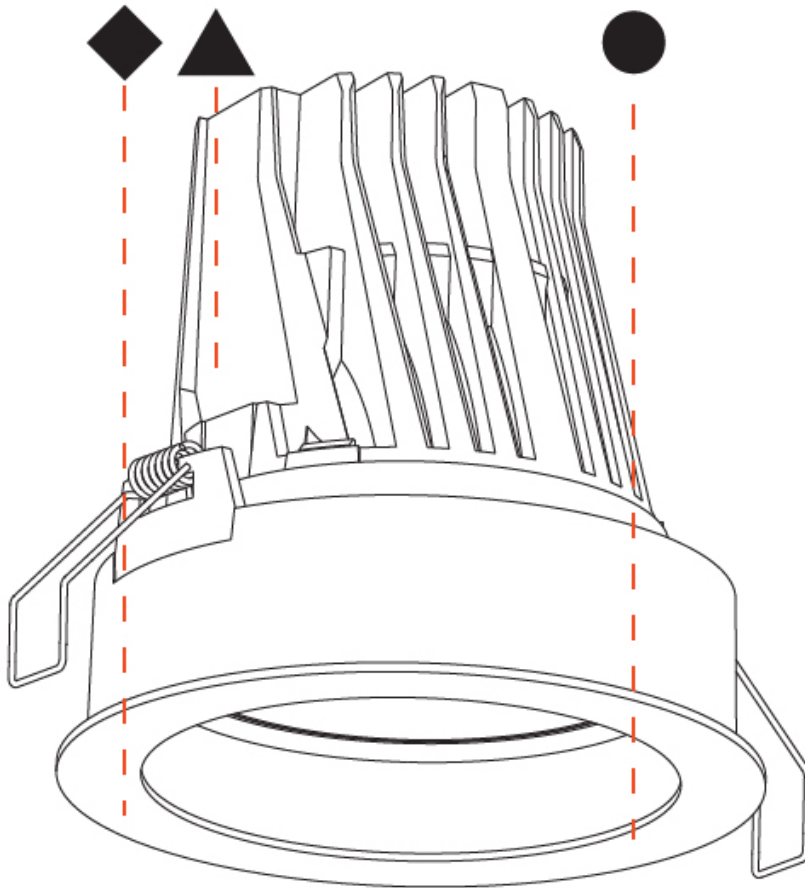

MECHANIQ ROUND COMFORT RECESSED

A35049-

PROJECT	_____
TYPE	_____
SPECIFIER	_____
QUANTITY	_____
DATE	_____